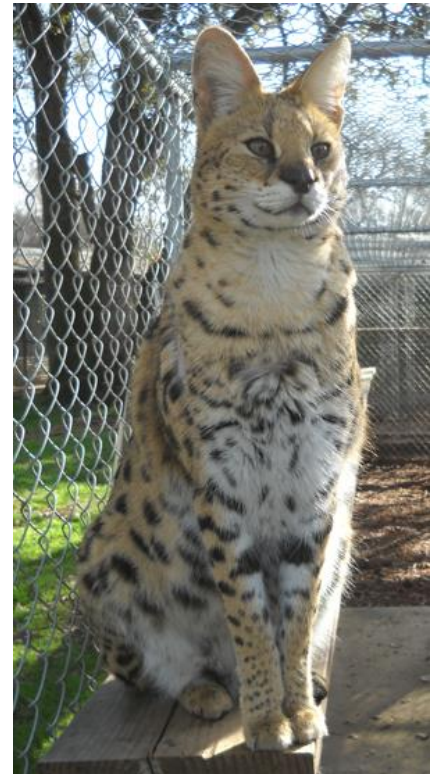

Serval (*Leptailurus serval*)

A serval is a medium-sized cat with long legs. It has a narrow head with broad, rounded ears whose inner edges almost touch, giving it a highly attentive look. The coat is leopard-like with spots that span a wide color variation. They are from western and central Africa in savanna/shrubby regions. They prefer grassy, reedy areas near a water source. The slender forelegs are used to test rodent dens and rocky crevices for food. The serval can climb skillfully and is not afraid of water.

Zeke

Zeke was another exotic cat confiscated from Kings County. He was purchased and transported from Texas along with two other exotic cats. Although illegal in the state of California, Zeke was housed in a fenced in backyard in clear view of neighbors. He became quite adept at escaping; in fact, it was the frequent job of animal control to try to find him and return him to his owner. Although he was neutered and declawed, he was perfectly capable of biting. This is what finally called attention to the problem. He is the most habituated to people and craves the attention of our volunteers who are more than willing to meet his needs.